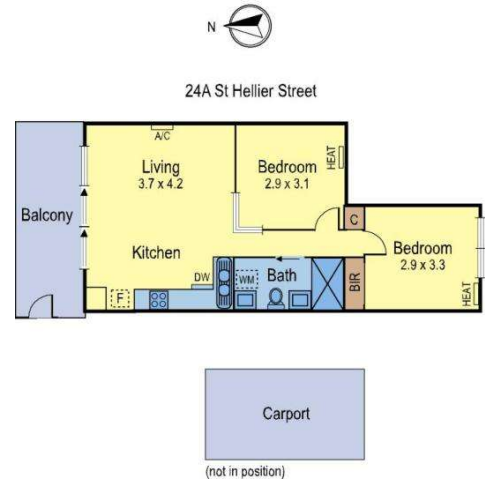

☐ Photo 24 (Ref: 16498005)

☐ Photo 26 (Ref: 16498001)