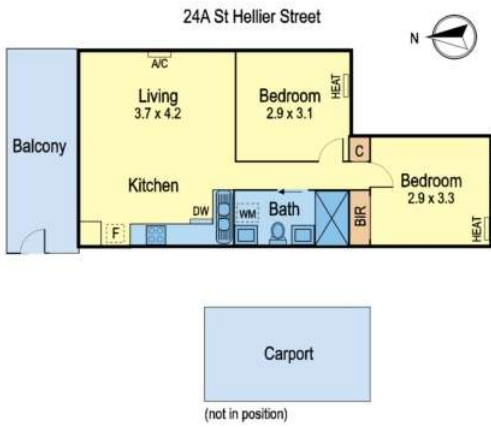

☐ Photo 25 (Ref: 16498008)