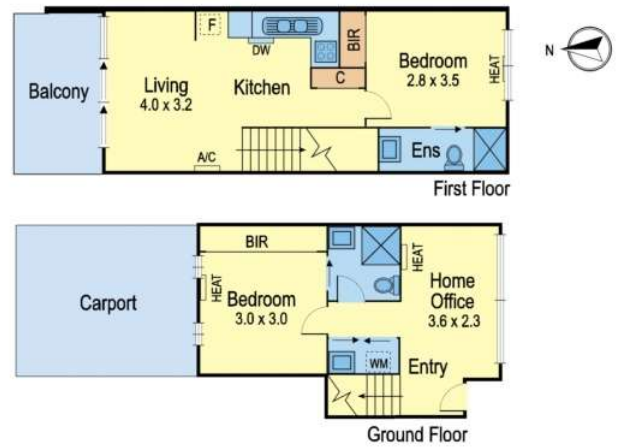

☐ Photo 28 (Ref: 16066821)